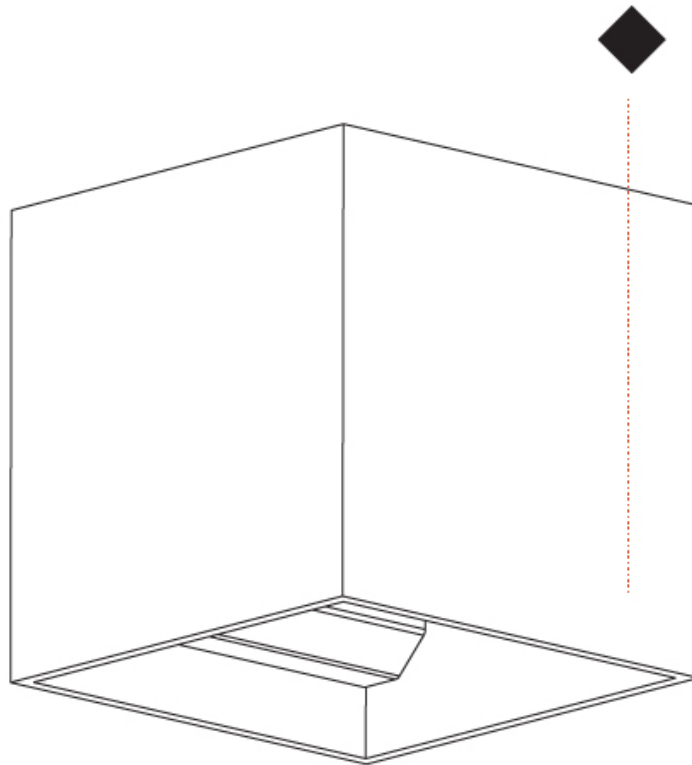

DICE SURFACE

A33255-

PROJECT

TYPE

SPECIFIER

QUANTITY

DATE