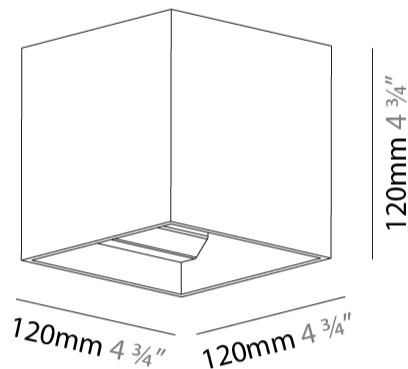

1. To build a product code in our configurator select the specify button on the base model # product page
2. To build a manual product code on this datasheet choose from the options listed below in blue font and add the suffix to the base model #

GENERAL

Series: Dice
Subseries: Dice
Brand: Prolicht
Division: Architectural
Mounting Type: Surface
Mounting Location: Wall
Subcategory: Ambient

PHYSICAL

Shape: Cube
Length (mm): 120
Length (in): 4 3/4
Height (mm): 120
Depth (mm): 120
Height (in): 4 3/4
Depth (in): 4 3/4
Light Distribution: Direct / Indirect
Weight (kg): 0.909
Weight (lbs): 2.0
Fixture Finish: SSR / BKV / CWI / CRY / HAB / UFT / ITA / RUA / FTG / MYG / LOD / PUS / FRO / FUP / KIA / POP / BLS / SPG / MEY / GOH / GUM / CHC / COM / ABZ / JAG / OBR / MOS / ROR
Fixture Material: Aluminum

ELECTRICAL

Lamp Type: LED (Zhaga Standard)
Input Wattage (W): 7.7
Total Output Wattage (W): 7
Dimming: Non-Dimmable
Driver Included: Yes
Driver Location: Integrated
Driver Type: Constant Current
Driver Class: Class 2
Input Voltage (V): 120
Constant Current (MA): 350
Upon Request: Remote: 0-10Vdc Dimming / Phase Dimming @120Vac only / Non-dimming 120/277Vac

LED

Color Temperature (°K): 2700 / 3000 / 3500 / 4000
Max. Delivered Lumen (lm): 220 / 230 / 235 / 240
CRI: >90 CRI
Efficiency (%): 37
Lamp Life (hrs): 50000

OPTICAL

RATINGS AND CERTIFICATIONS

Certified By: Certified for North American Standards
IP rating: IP20